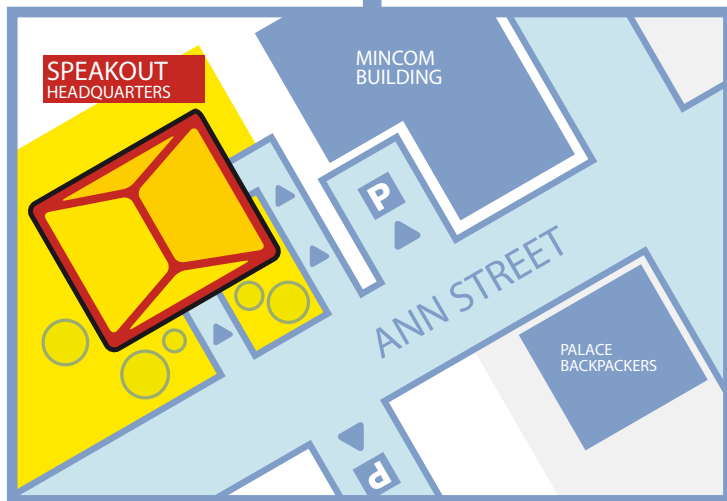

SPEAKOUT HEADQUARTERS

MAP OF DIRECTIONS

Address:
166 Ann Street, Brisbane
Queensland, Australia

Phone: Australia-wide:
1300 656 431

Phone:
(07) 3229 8055

E-mail:
info@speakout.com.au

www.speakout.com.au