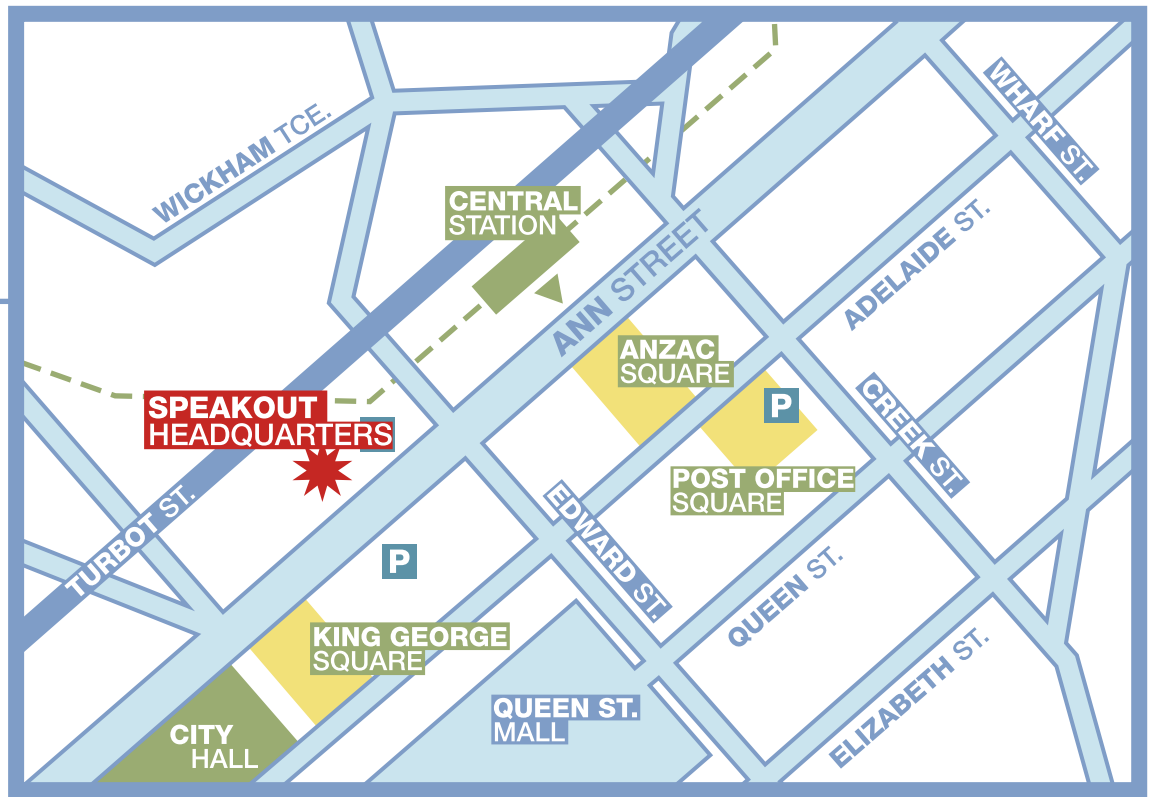

SPEAKOUT HEADQUARTERS

MAP OF DIRECTIONS

Address:
166 Ann Street, Brisbane
Queensland, Australia

Phone: Australia-wide:
1300 656 431

Phone:
(07) 3229 8055

E-mail:
info@speakout.com.au

www.speakout.com.au